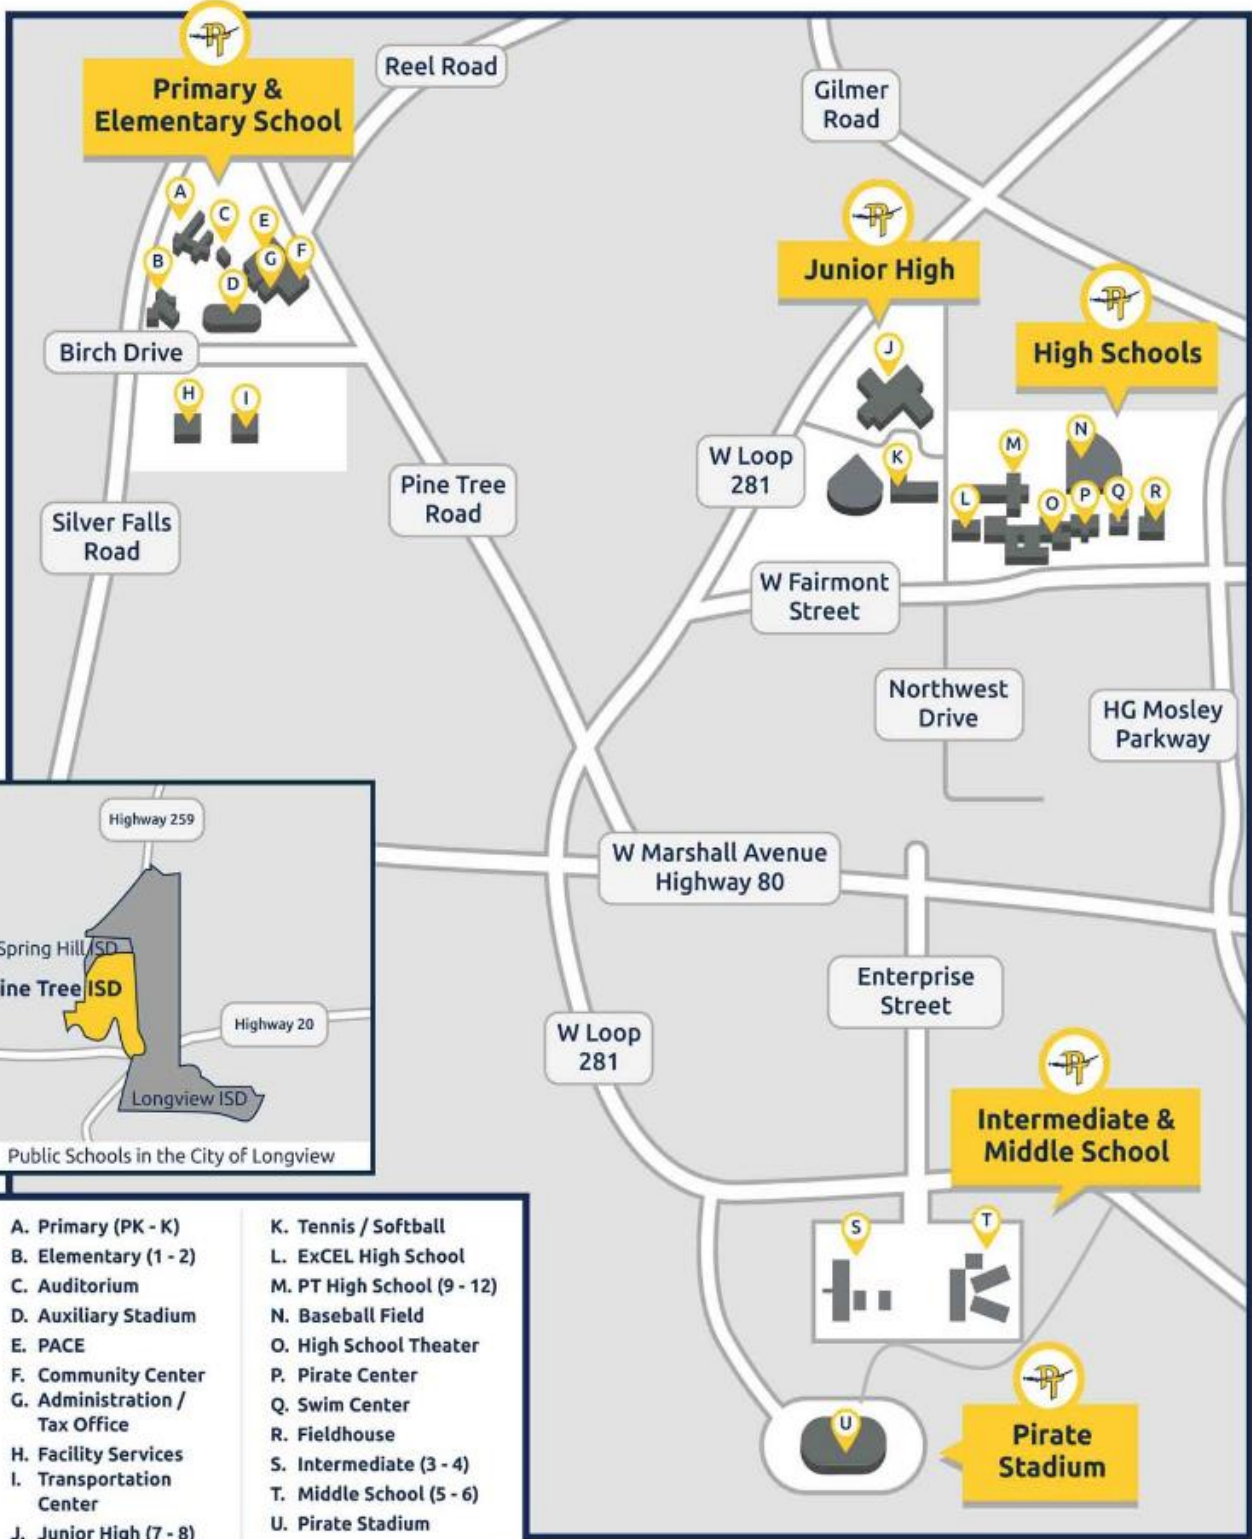

# PINE TREE ISD SCHOOL LOCATOR

903-295-5000  
PTISD.org

PO Box 5878  
Longview, TX 75608

- |                                |                            |
|--------------------------------|----------------------------|
| A. Primary (PK - K)            | K. Tennis / Softball       |
| B. Elementary (1 - 2)          | L. ExCEL High School       |
| C. Auditorium                  | M. PT High School (9 - 12) |
| D. Auxiliary Stadium           | N. Baseball Field          |
| E. PACE                        | O. High School Theater     |
| F. Community Center            | P. Pirate Center           |
| G. Administration / Tax Office | Q. Swim Center             |
| H. Facility Services           | R. Fieldhouse              |
| I. Transportation Center       | S. Intermediate (3 - 4)    |
| J. Junior High (7 - 8)         | T. Middle School (5 - 6)   |
|                                | U. Pirate Stadium          |