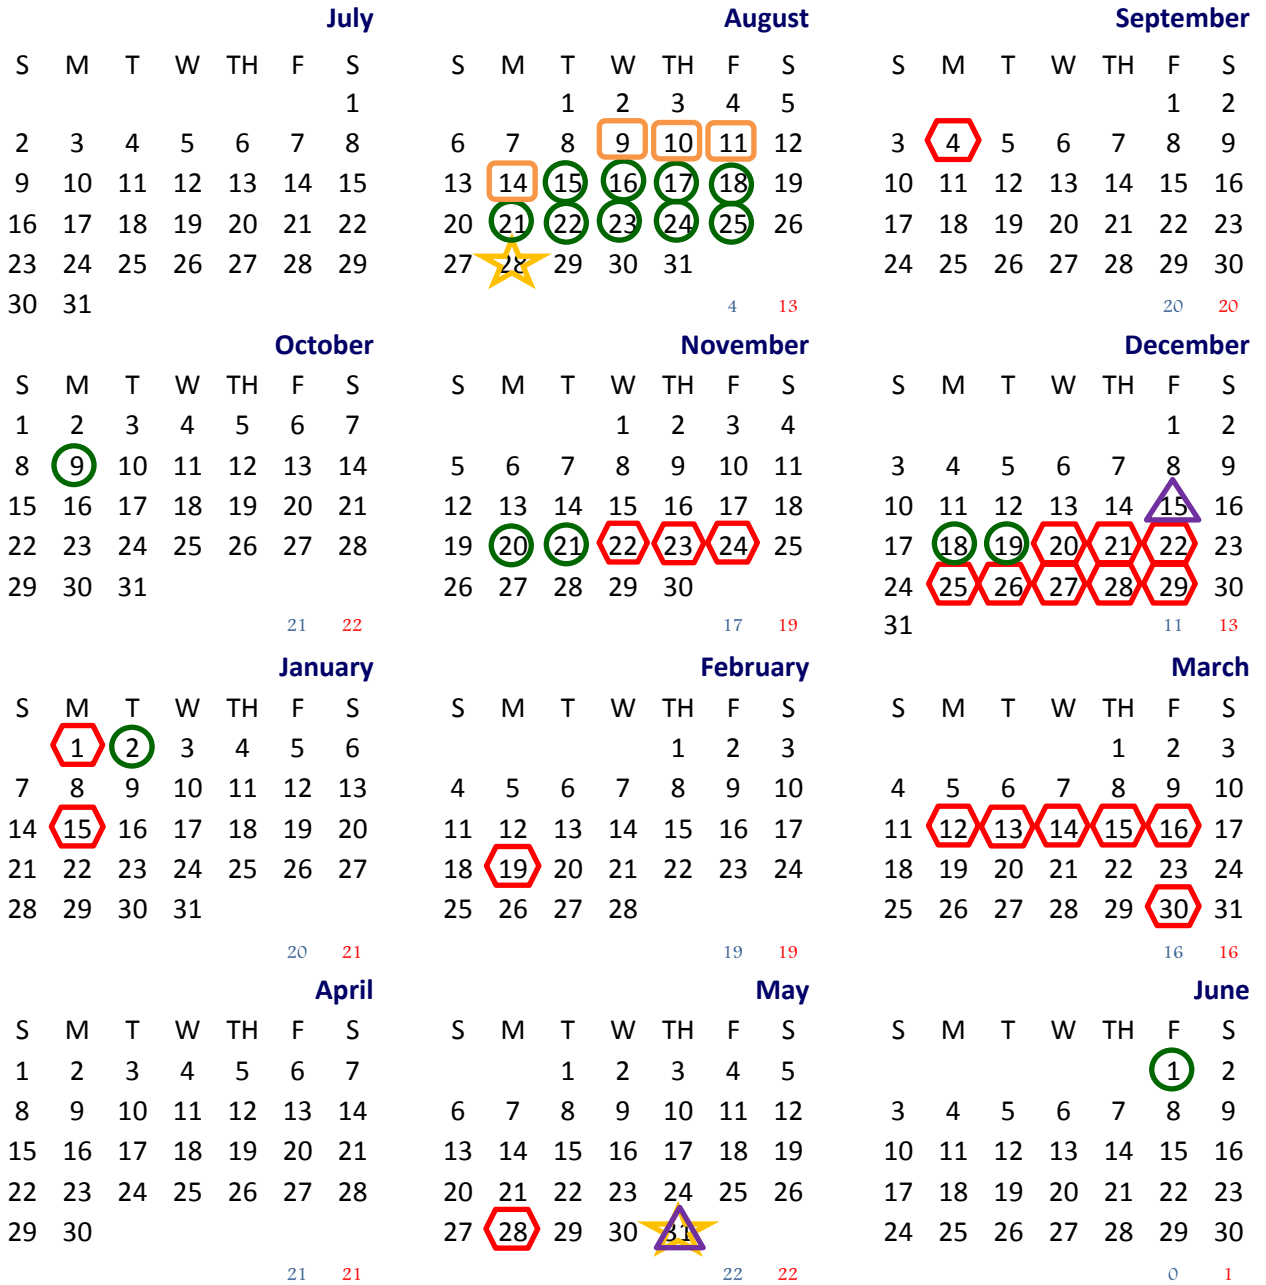

2017 - 2018 District Academic Calendar

Holidays for All

Labor Day: September 4
Thanksgiving Break: November 20 - 24
Christmas Break: December 18 - January 2
MLK Day: January 15
Presidents' Day: February 19
Spring Break: March 12 - 16
Good Friday: March 30
Memorial Day: May 28

Staff Days/Student Holidays

Aug. 15 - 18, Aug. 21 - 25, Oct. 9, Jan 2
November 20 - 21 (Exchange Days)
December 18 - 19 (Exchange Days)

Six Week Grading Periods:

Students in Grades 1st - 12th
08/28-09/29 24 Student Days
10/2 - 11/3 24 Student Days
11/6 - 12/15 25 Student Days
01/3 - 02/16 32 Student Days
02/20 -04/13 33 Student Days
04/16 -05/31 33 Student Days

Nine Week Grading Periods:

Students in Grades PreK - K
08/28- 10/27 43 Student Days
10/30 - 1/19 42 Student Days
01/22 - 03/30 43 Student Days
04/02 - 05/31 43 Student Days

Start Times

Secondary 8:20 a.m. - 3:50 p.m. - 450 minutes
Elementary 7:35 a.m. - 3:10 p.m. - 450 minutes

171 Student Days