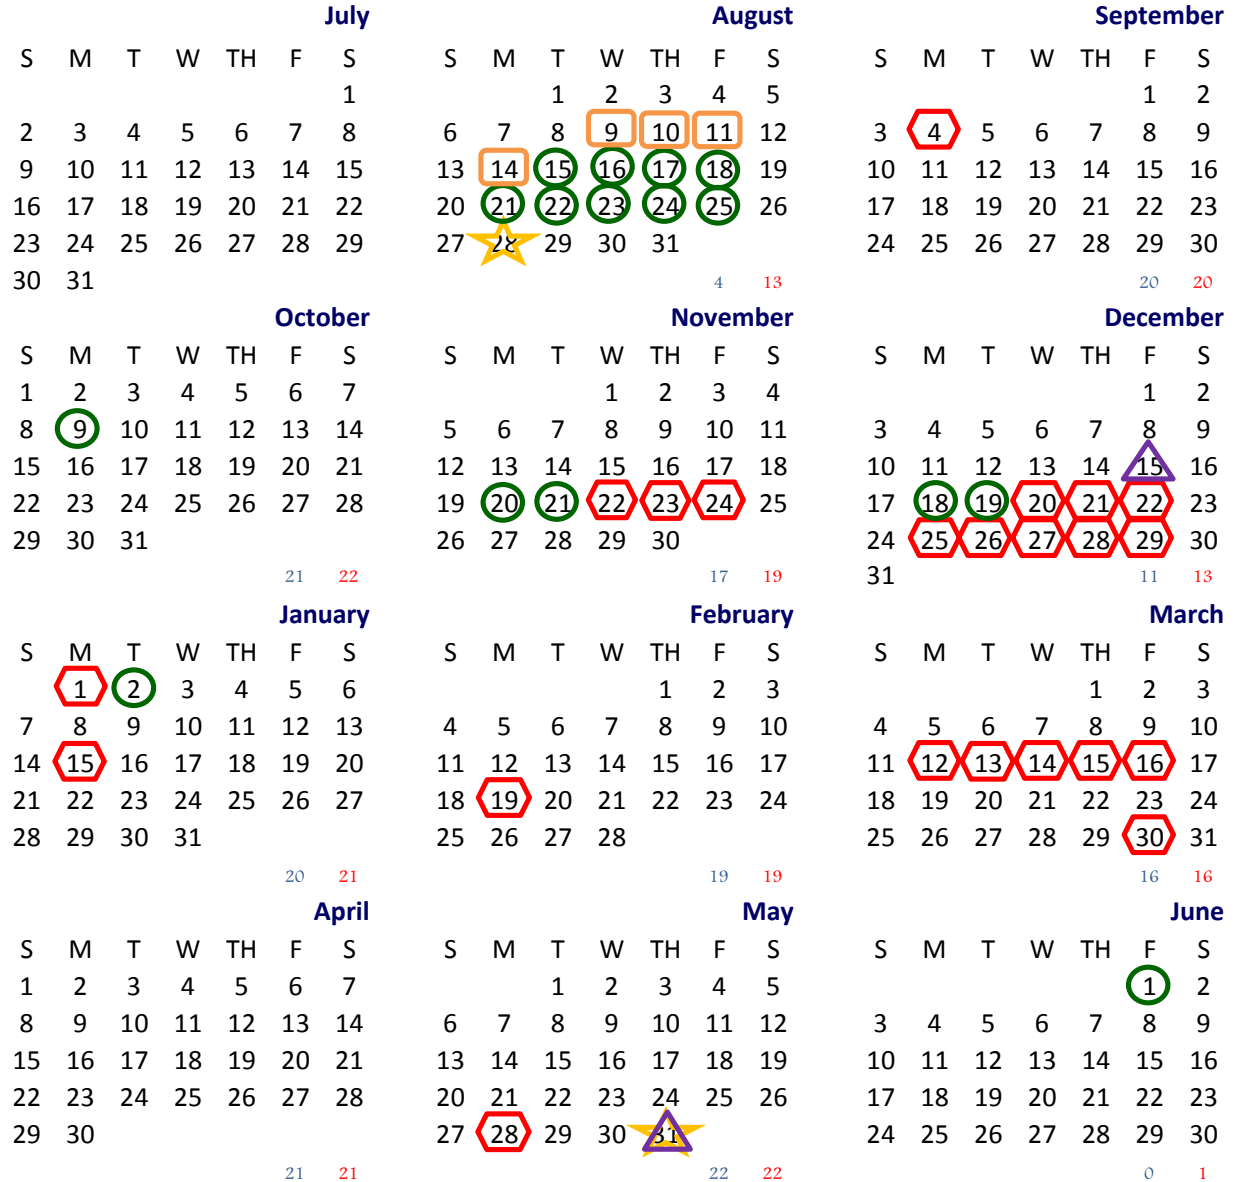

2017 - 2018 District Academic Calendar

Holidays for All

- Labor Day: September 4
- Thanksgiving Break: November 20 - 24
- Christmas Break: December 18 - January 2
- MLK Day: January 15
- Presidents' Day: February 19
- Spring Break: March 12 - 16
- Good Friday: March 30
- Memorial Day: May 28

Staff Days/Student Holidays

- Aug. 15 - 18, Aug. 21 - 25, Oct. 9, Jan 2
- November 20 - 21 (Exchange Days)
- December 18 - 19 (Exchange Days)

Six Week Grading Periods:

- Students in Grades 1st - 12th
- 08/28-09/29 24 Student Days
- 10/2 - 11/3 24 Student Days
- 11/6 - 12/15 25 Student Days
- 01/3 - 02/16 32 Student Days
- 02/20 -04/13 33 Student Days
- 04/16 -05/31 33 Student Days

Nine Week Grading Periods:

- Students in Grades PreK - K
- 08/28- 10/27 43 Student Days
- 10/30 - 1/19 42 Student Days
- 01/22 - 03/30 43 Student Days
- 04/02 - 05/31 43 Student Days

- Holiday
- Staff Development
- Early Release
- First/Last Day
- New Teacher Staff Development