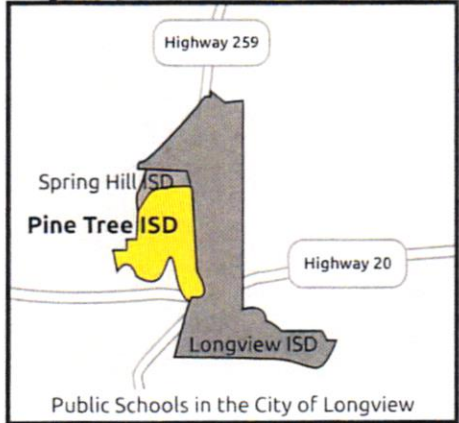

7:15 am-3 pm

6th & below

7:45 am-3:15pm

PINE TREE ISD SCHOOL LOCATOR

903-295-5000

PTISD.org

PO Box 5878

Longview, TX 75608