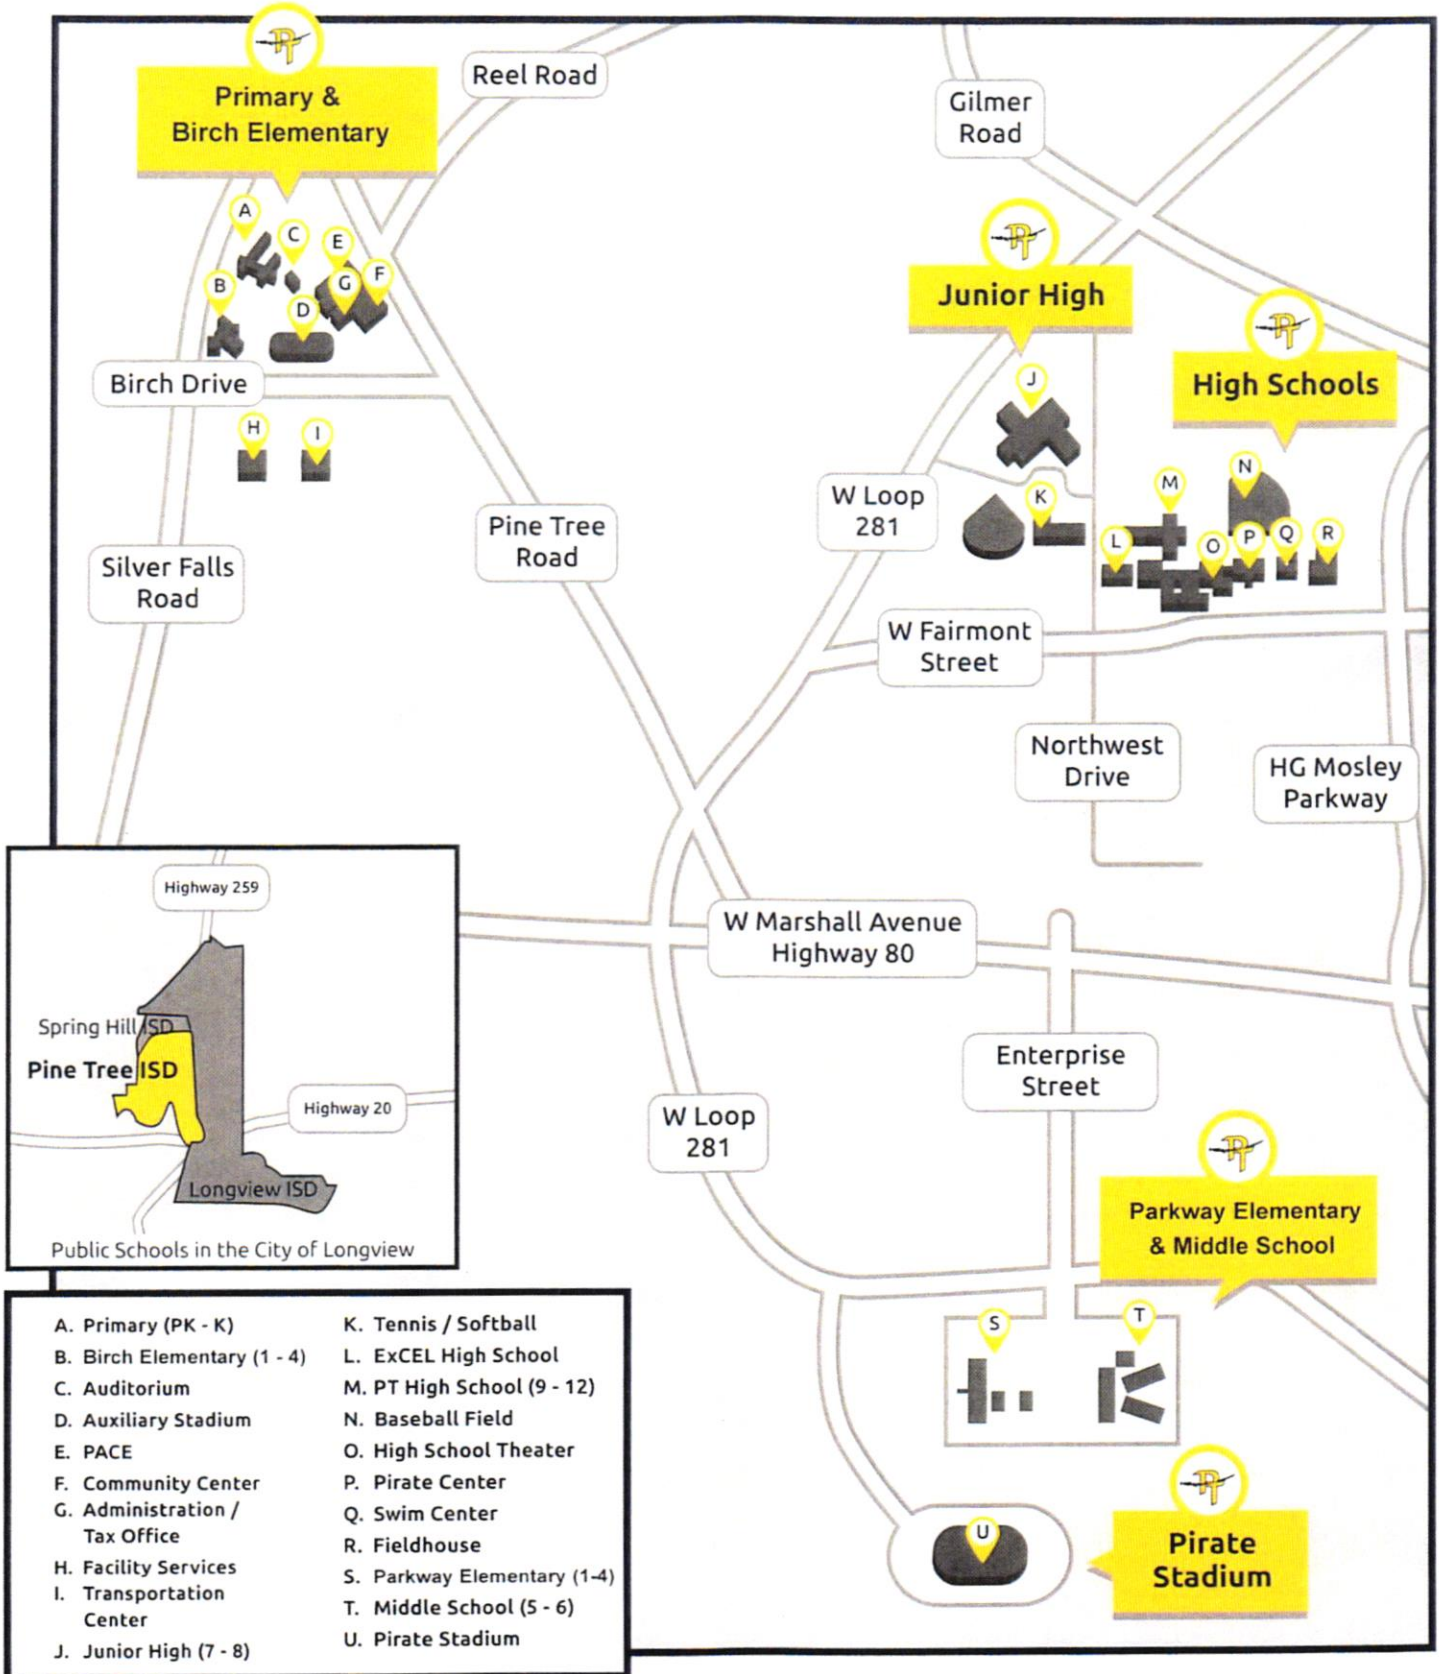

CAMPUS INFORMATION FOR SUBSTITUTES

CAMPUS

SECRETARY

HOURS

PT PRIMARY (PK-K)

Ruthie Walker-Principal

rwalker@ptisd.org

1808 Silver Falls Rd.

7:15 am-3 pm

6th & below

7:45 am-3:15pm

PINE TREE ISD SCHOOL LOCATOR

903-295-5000

PTISD.org

PO Box 5878

Longview, TX 75608

- | | |
|--------------------------------|-----------------------------|
| A. Primary (PK - K) | K. Tennis / Softball |
| B. Birch Elementary (1 - 4) | L. ExCEL High School |
| C. Auditorium | M. PT High School (9 - 12) |
| D. Auxiliary Stadium | N. Baseball Field |
| E. PACE | O. High School Theater |
| F. Community Center | P. Pirate Center |
| G. Administration / Tax Office | Q. Swim Center |
| H. Facility Services | R. Fieldhouse |
| I. Transportation Center | S. Parkway Elementary (1-4) |
| J. Junior High (7 - 8) | T. Middle School (5 - 6) |
| | U. Pirate Stadium |